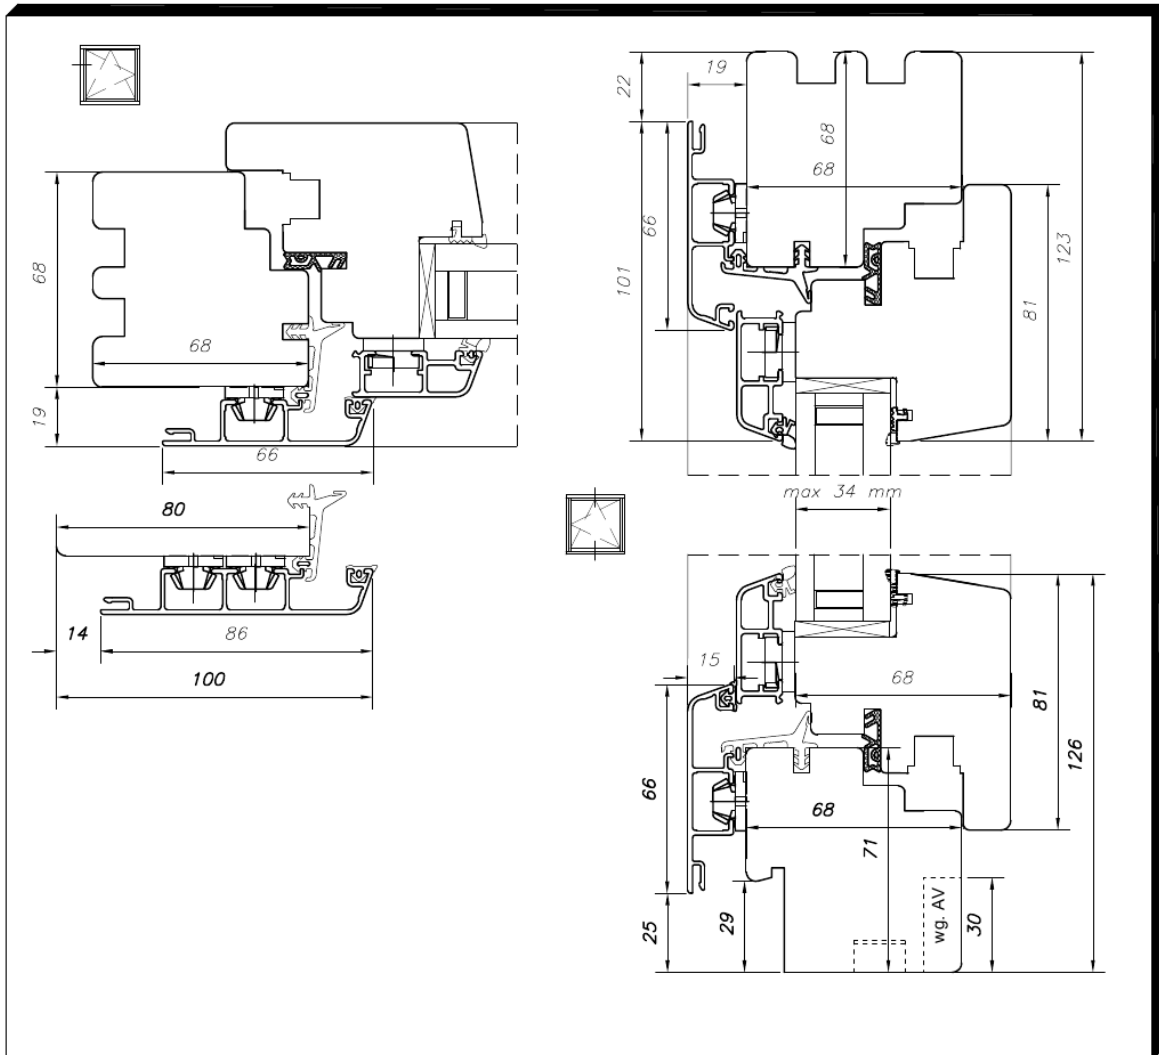

SYSTEM Wood-alu  
Standard 68

opening inside

SYSTEM Wood-alu  
decorative profile 68

opening inside